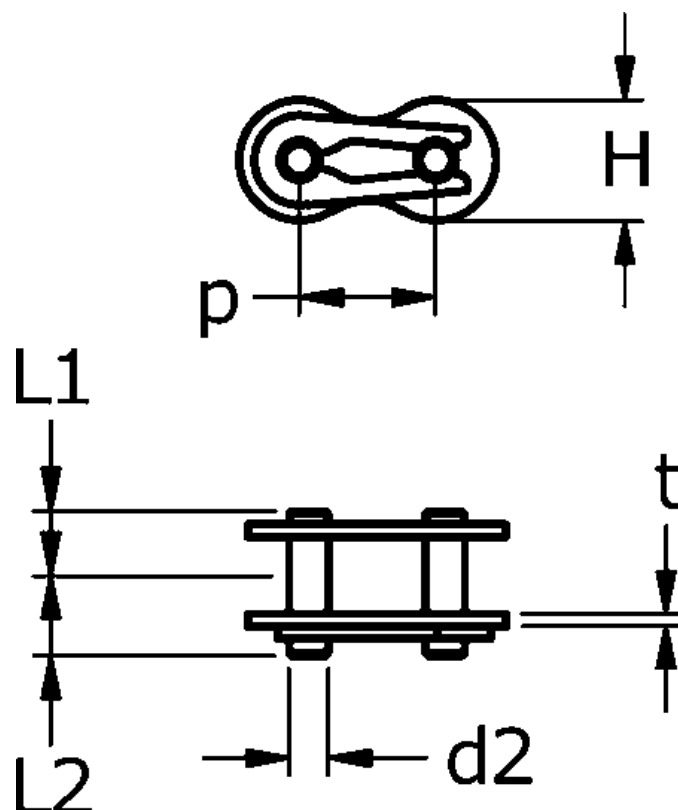

Article number: 6100110021

Description: Connecting link 8 x 3 simplex 05B-1

Measures

Breaking power = 4720

C = 8.2

d = 2.31

D = -

For chain size = 8 x 3

For chain type = 05 B-1

L1 = 3.8

L2 = 4.7

P = 8

W = -